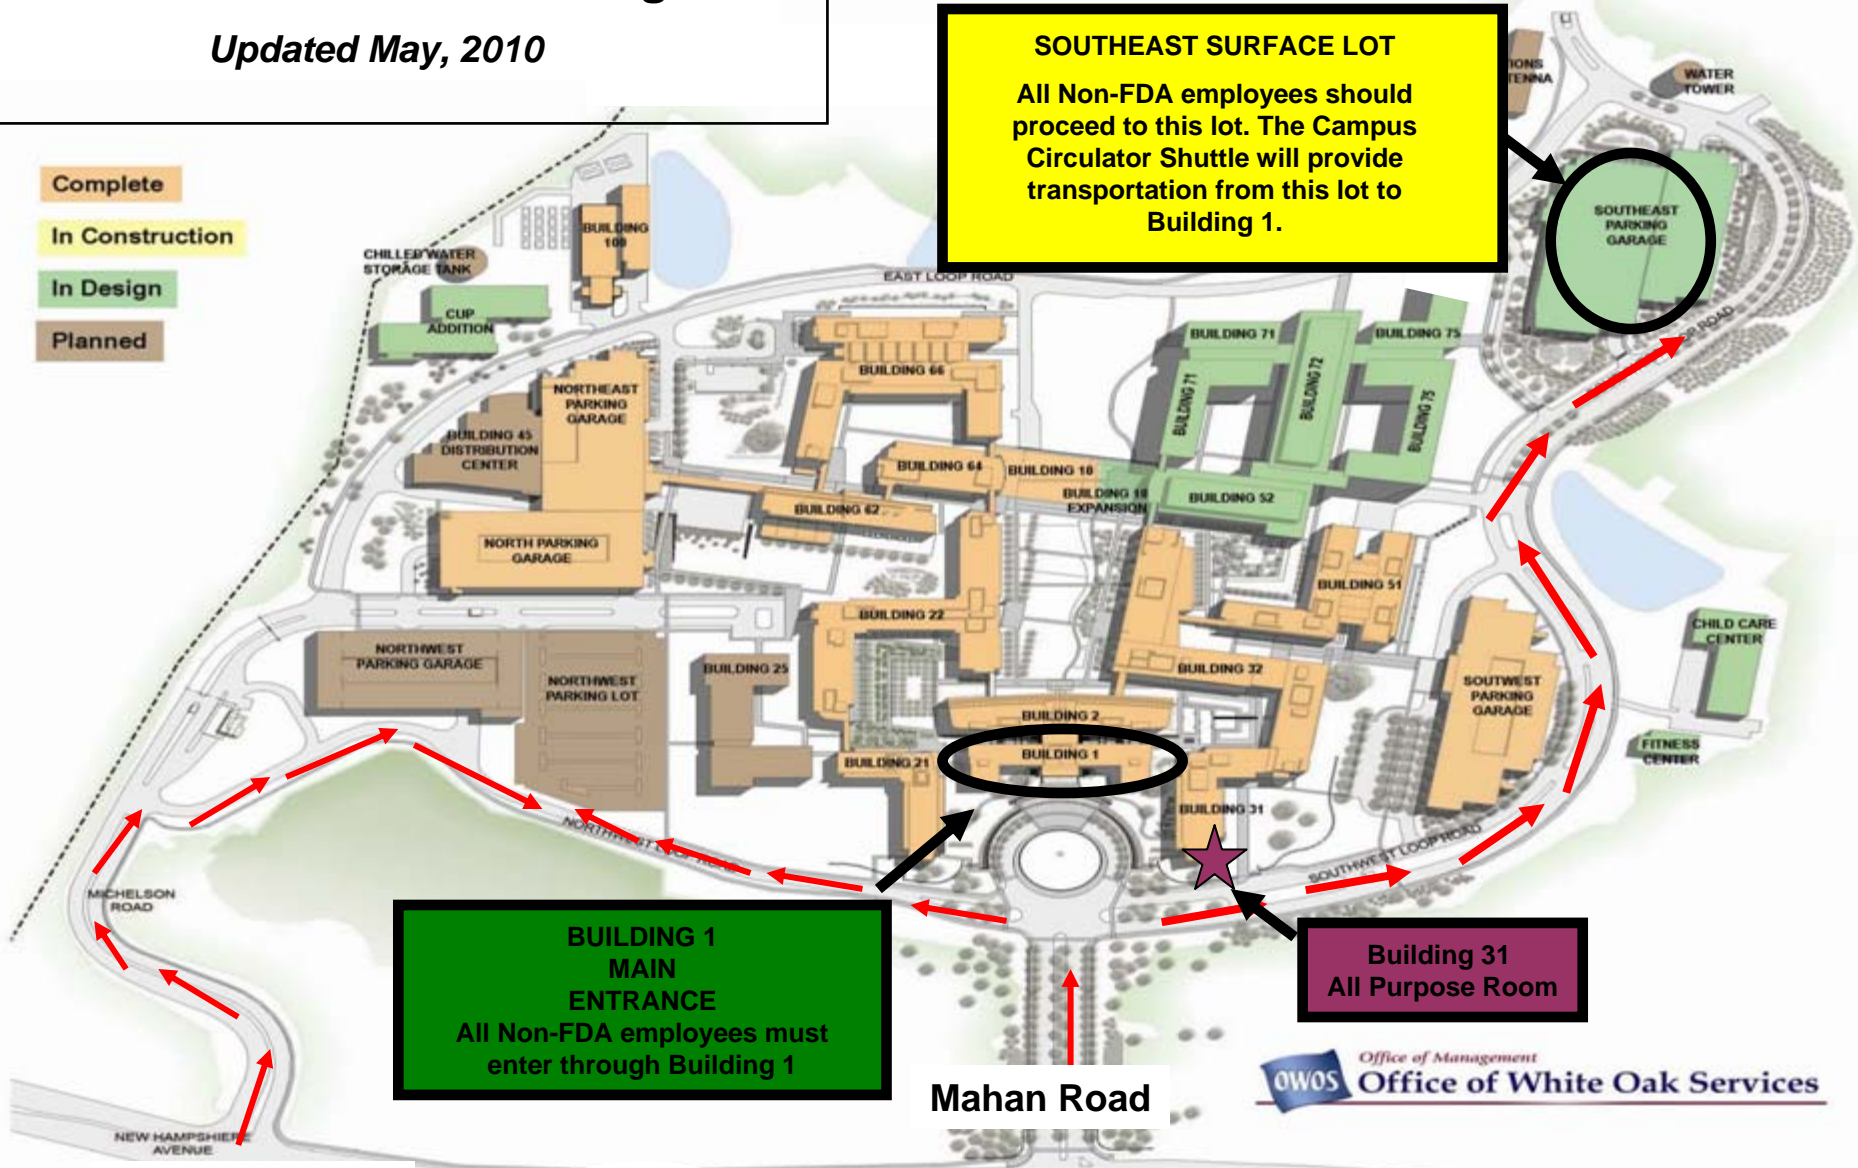

White Oak Visitor Parking

Updated May, 2010

Complete

In Construction

In Design

Planned

SOUTHEAST SURFACE LOT
All Non-FDA employees should proceed to this lot. The Campus Circulator Shuttle will provide transportation from this lot to Building 1.

BUILDING 1 MAIN ENTRANCE
All Non-FDA employees must enter through Building 1

Building 31 All Purpose Room

Michelson Road

Mahan Road